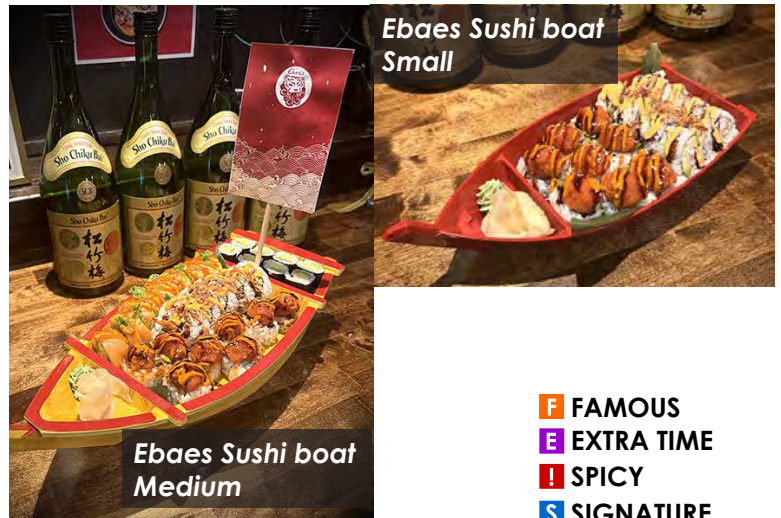

Inari -bean curd- (4 pcs) 6 **V**

-Hand Rolls-

Spicy Tuna 6 **! F**

Spicy Salmon 6.25 **! F**

Spicy Yellowtail 6.5

Unagi 6.5 **New!**

-Nigiri (2 pcs)-

Tuna 7 Salmon 7.75 Yellowtail 8.5