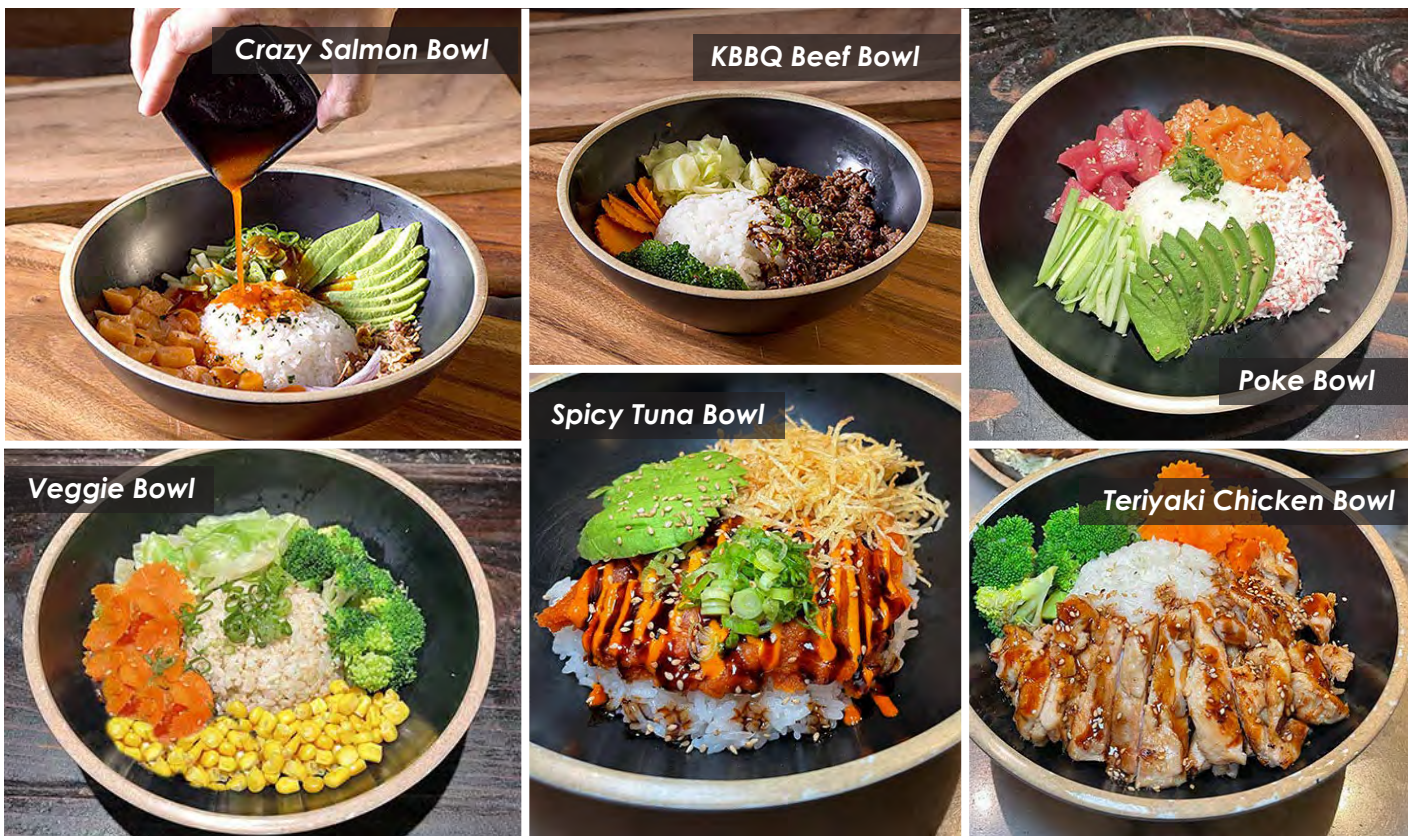

Rice Bowls

Korean BBQ Beef Bowl / vegetables 14.75 **F S**

Korean BBQ beef (rib eye round) with steamed cabbage, carrot, broccoli, eel sauce, sesame seed, green onion

Teriyaki Chicken Bowl / vegetables 13.5 **F**

Chicken thighs with steamed carrot, broccoli, sesame seed, house teriyaki sauce

Ebaes Spicy Tuna Bowl 15.25 **F S !**

Spicy tuna with avocado, skinny potato fries, green onion, eel sauce, ebaes spicy sauce

Crazy Salmon Bowl 15.75 **F S !**

Diced salmon, avocado, cucumber, fried onion, wasabi flakes, green onion, sesame seed, house poke sauce

Poke Bowl 15.75 **!**

Diced tuna and salmon, avocado, cucumber, imitation crabmeat, green onion, sesame seed, house poke sauce

Veggie Bowl 11.5 **V**

Brown rice, cabbage, carrot, broccoli, corn, sesame seed

Vegan

Veggie Bowl 11.5

Ebaes Vegetarian Ramen 15 **F S**

Vegan Crunchy Tofu Roll 13 **F S**

Garden Veggie Roll 14

Vegan California Roll 8

Mini Roll 8pcs -avocado 5.5 cucumber 5

Inari -bean curd- 4 pcs 6

Deep Fried Tofu Stick 7

Edamame 4.5 **F**

Spicy Garlic Edamame 6

Truffle Fries 7.5 **F**

F FAMOUS
E EXTRA TIME
! SPICY
S SIGNATURE
V VEGETARIAN