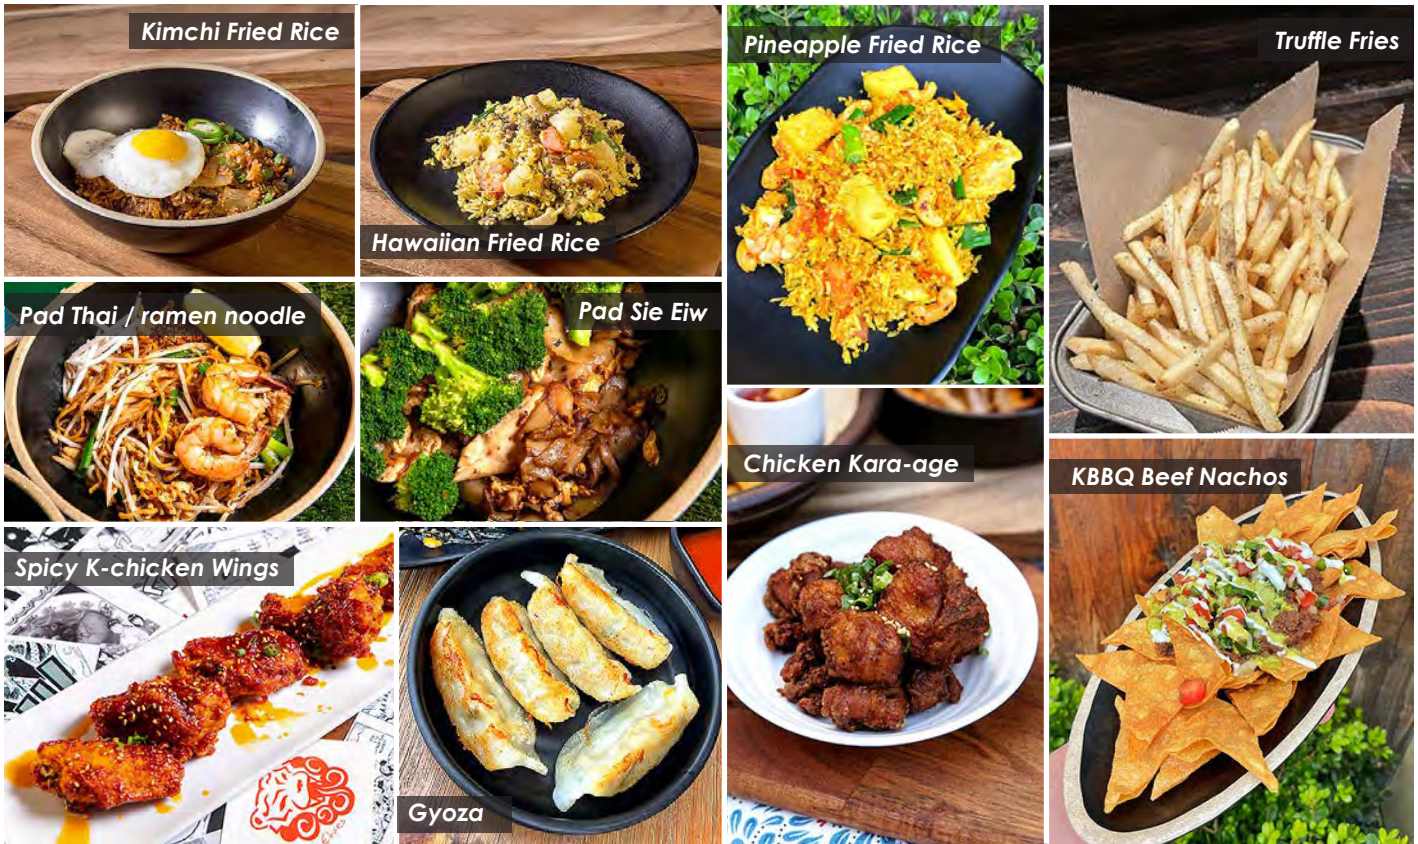

Chef Hanprom's Specials

Pad Thai with ramen noodle 14.75 **F S**
shrimp, chicken, egg, bean sprout, green onion, and ramen noodle with no broth

Pad Sie Eiw 14.75 **F**
chicken, soy sauce, egg, broccoli, with flat rice noodle with no broth

Pineapple Fried Rice 15.25 **F**
pineapple, chicken, shrimp, egg, tomato, cashew nuts, green onion

Hawaiian Fried Rice 15.25 **S**
pineapple, Korean BBQ beef, egg, tomato, cashew nuts, green onion

Kimchi Fried Rice 15.25 **F ! S E**
kimchi, chasue pork, gochujang, jalepeno, egg, sesame seed, wasabi flakes

Smalls

Edamame 4.5 **V F**

Spicy Garlic Edamame 6 **V**

Truffle Fries 7.5 **V F**

Gyoza -pork- 5 pcs 7.25 **F**

Egg Rolls -vegetable- 5 pcs 7

Chicken Kara-age 7.5 **F**

Deep Fried Tofu Stick 7 **V F**

KBBQ Beef Nacho 8.88 **F S**

KBBQ Beef Fries 8.88 **F S**

K-Chicken Wings 8pcs 14 **F S E**
korean style garlic soy sauced fried chicken wings

Spicy K-Chicken Wings 8pcs 15 **! S E**
korean style sweet & spicy fried chicken wings